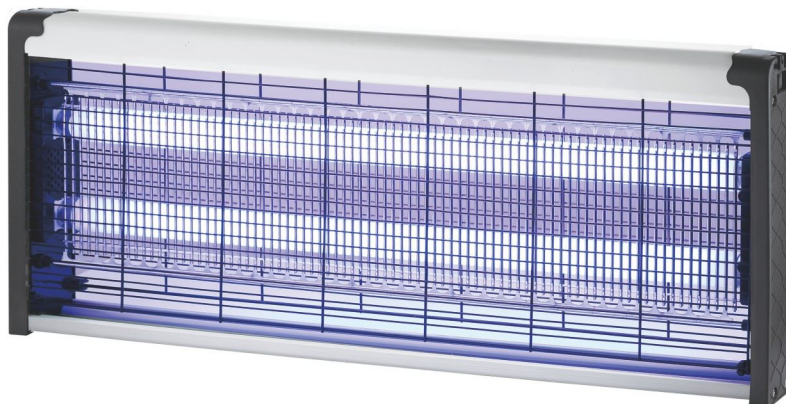

HCX-K901-40W

Power: 110V / 220V, 40W Fluorescent tube
Size: 645x53x245mm
Packing size: 53x33x69cm/10pcs/ctn