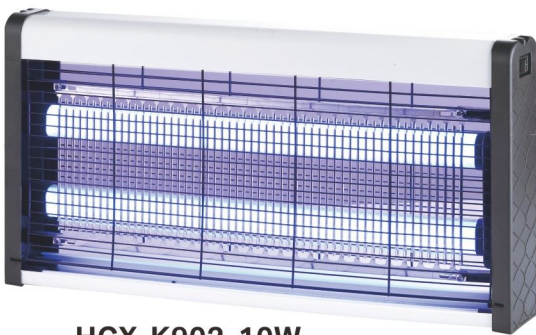

HCX-K902-10W

Power: 110V / 220V, 10W
LED quantity: 2 x 17pcs SMD 2835 LED
Size: 470x53x225mm
Packing size: 49x38x52cm/12pcs/ctn