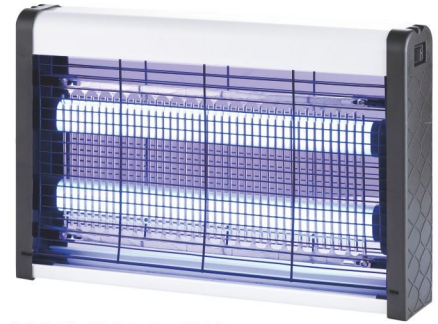

HCX-K902-8W

Power: 110V / 220V, 8W
LED quantity: 2 x 13pcs SMD 2835 LED
Size: 360x53x225mm
Packing size: 49x38x40cm/12pcs/ctn