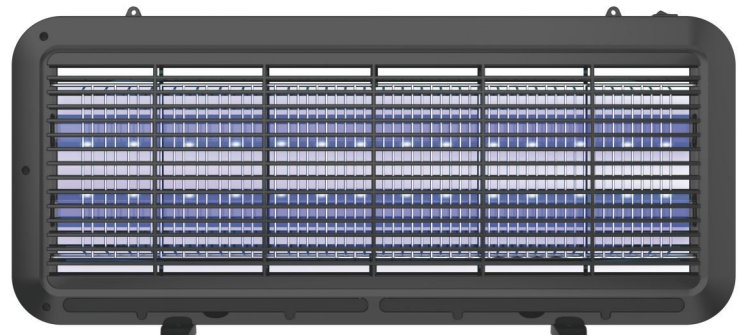

HCX-K903-8W

Power: 110V / 220V, 8W
LED quantity: 2 x 22pcs SMD 2835 LED
Size: 585x55x265mm
Packing size: 57x41x62cm/12pcs/ctn