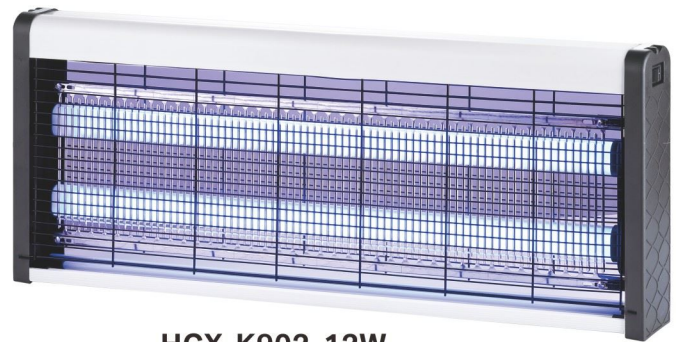

HCX-K902-4W

Power: 110V / 220V, 4W
 LED quantity: 2 x 7pcs SMD 2835 LED
 Size: 220x53x225mm
 Packing size: 52x32x52cm/20pcs/ctn

HCX-K902-6W

Power: 110V / 220V, 6W
 LED quantity: 2 x 10pcs SMD 2835 LED
 Size: 270x53x225mm
 Packing size: 49x38x32cm/12pcs/ctn

HCX-K902-8W

Power: 110V / 220V, 8W
 LED quantity: 2 x 13pcs SMD 2835 LED
 Size: 360x53x225mm
 Packing size: 49x38x40cm/12pcs/ctn

HCX-K902-10W

Power: 110V / 220V, 10W
 LED quantity: 2 x 17pcs SMD 2835 LED
 Size: 470x53x225mm
 Packing size: 49x38x52cm/12pcs/ctn