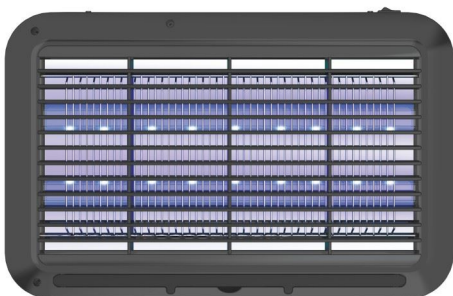

HCX-K903-2W

Power: 110V / 220V, 2W
 LED quantity: 2 x 10pcs SMD 2835 LED
 Size: 293x55x254mm
 Packing size: 55x46x34cm/16pcs/ctn

HCX-K903-6W

Power: 110V / 220V, 6W
 LED quantity: 2 x 17pcs SMD 2835 LED
 Size: 490x55x262mm
 Packing size: 55x35x54cm/12pcs/ctn