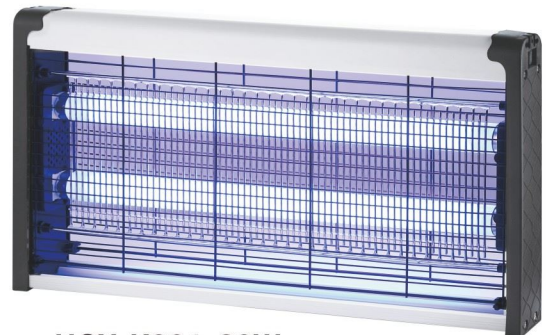

HCX-K901-30W

Power: 110V / 220V, 30W Fluorescent tube
Size: 490x53x245mm
Packing size: 53x38x55cm/12pcs/ctn