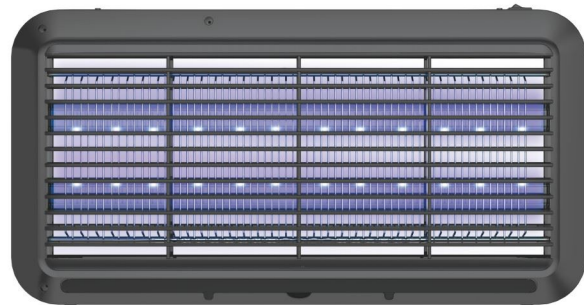

HCX-K903-2W

Power: 110V / 220V, 2W
 LED quantity: 2 x 10pcs SMD 2835 LED
 Size: 293x55x254mm
 Packing size: 55x46x34cm/16pcs/ctn

HCX-K903-6W

Power: 110V / 220V, 6W
 LED quantity: 2 x 17pcs SMD 2835 LED
 Size: 490x55x262mm
 Packing size: 55x35x54cm/12pcs/ctn